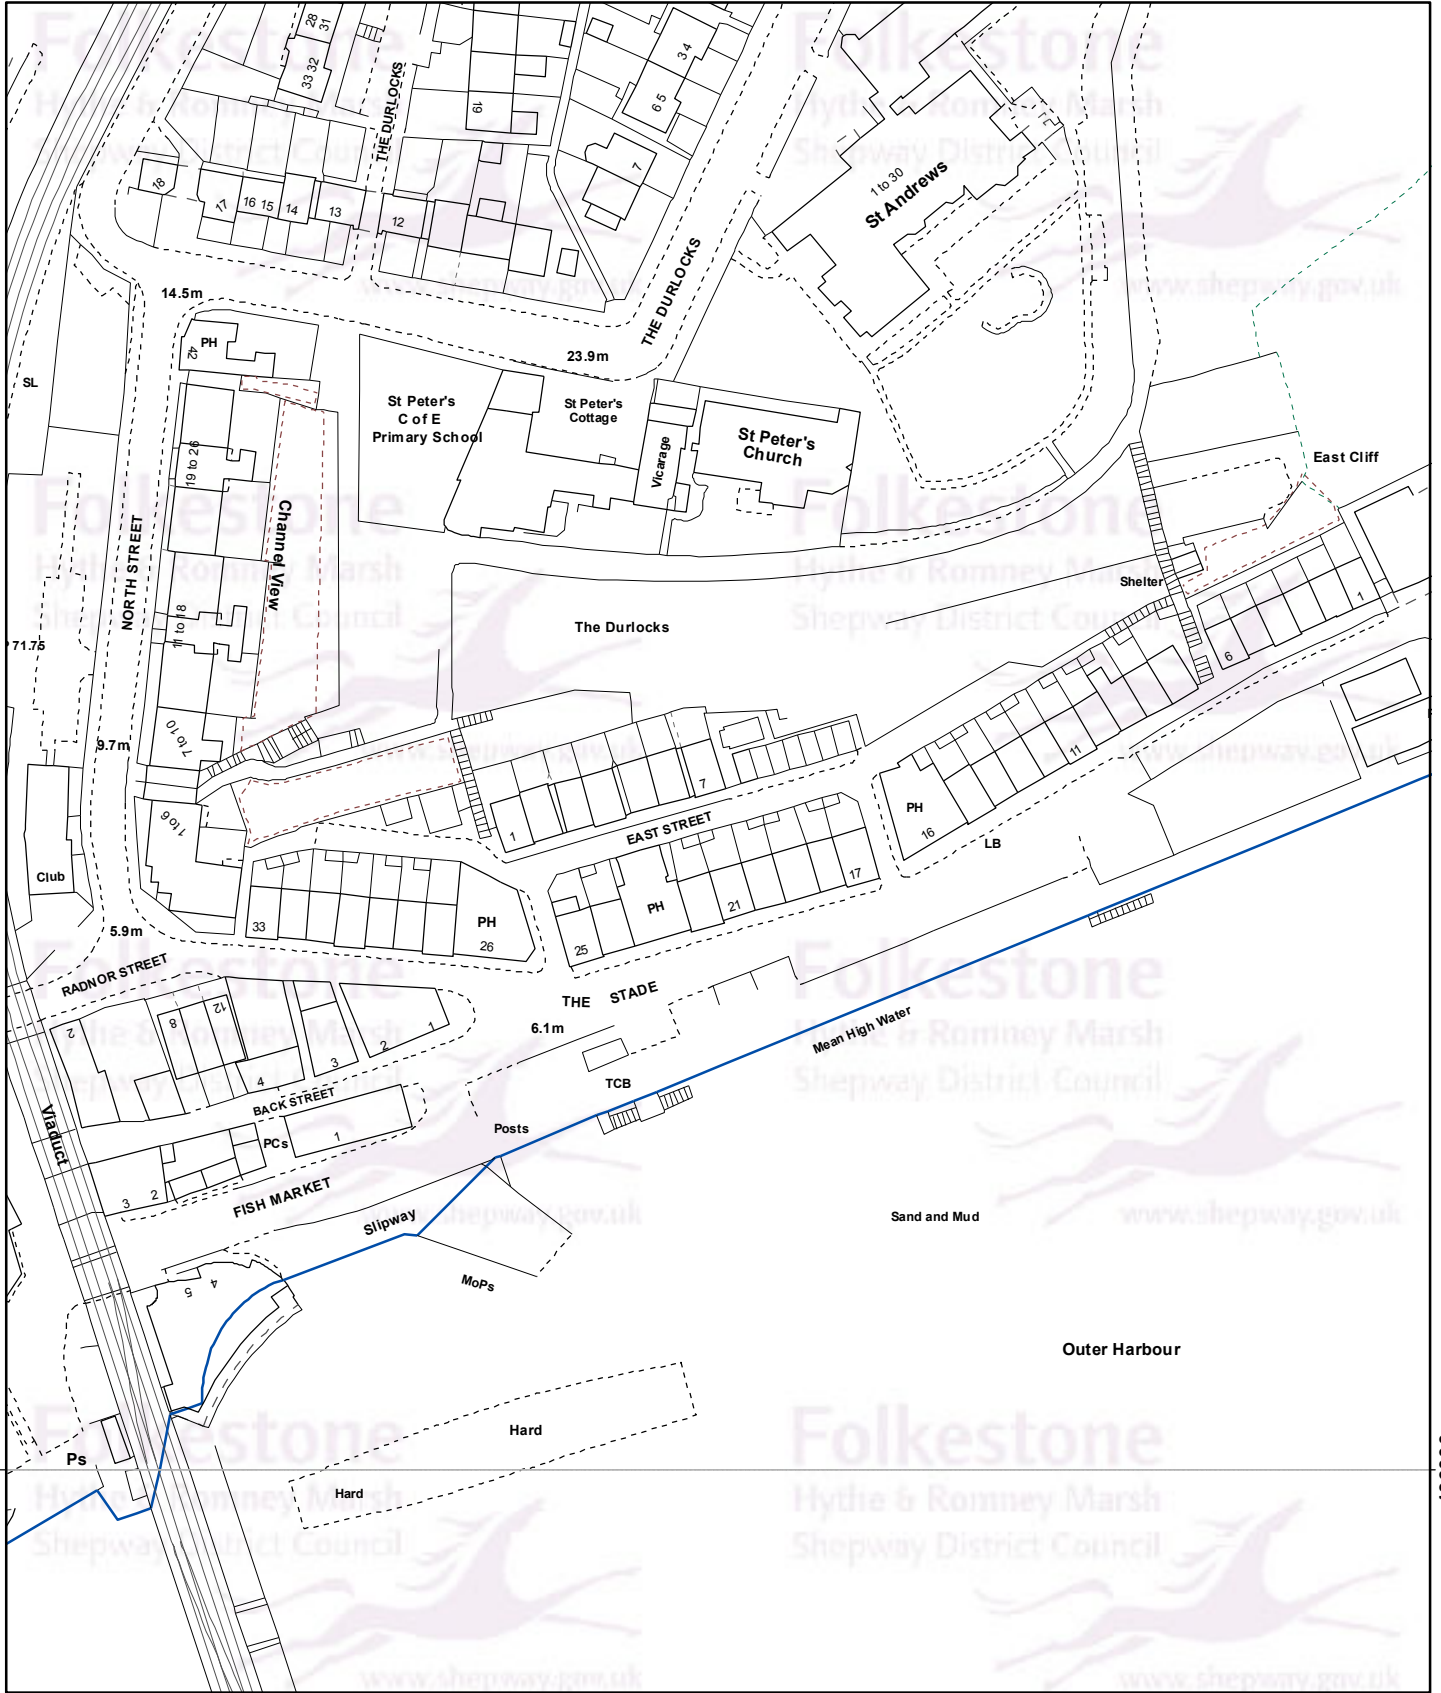

# East Street, Folkestone

Drawn date:  
15 Feb 2017

Drawn by:  
Brian Harper

Drawing ref.  
2336/HE/DP

Contains Ordnance Survey data  
© Crown copyright and database right  
Shepway District Council 100019677 - 2017

Drawn at 1:1,250 on A4